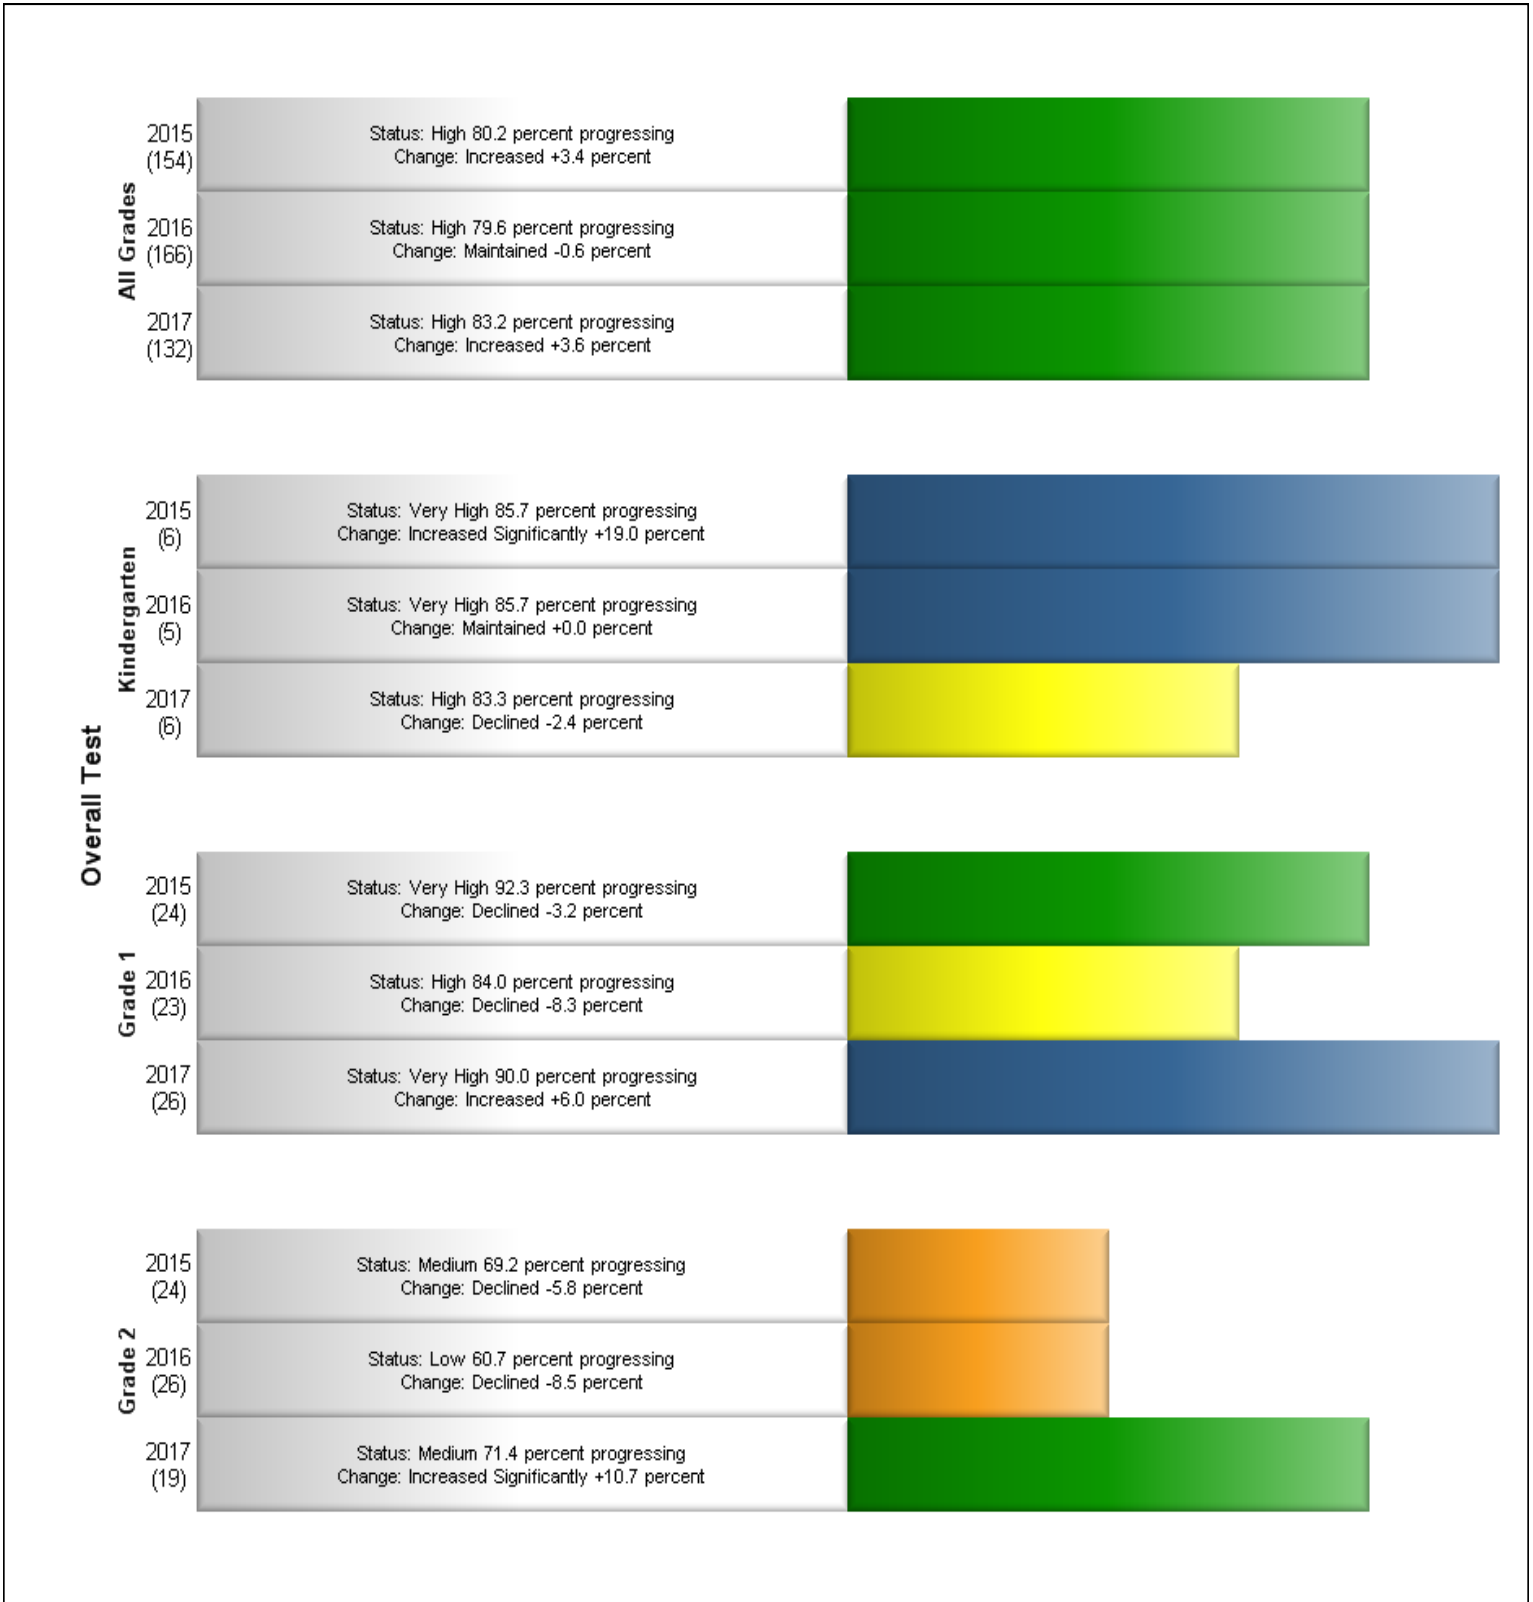

CA EL Progress Indicator

by Grades and Years

Reporting Group

District: Hometown USD
School: (All)

CA EL Progress Indicator

by Grades and Years

Reporting Group

District: Hometown USD
School: (All)

CA EL Progress Indicator

by Grades and Years

Reporting Group	
District:	Hometown USD
School:	(All)