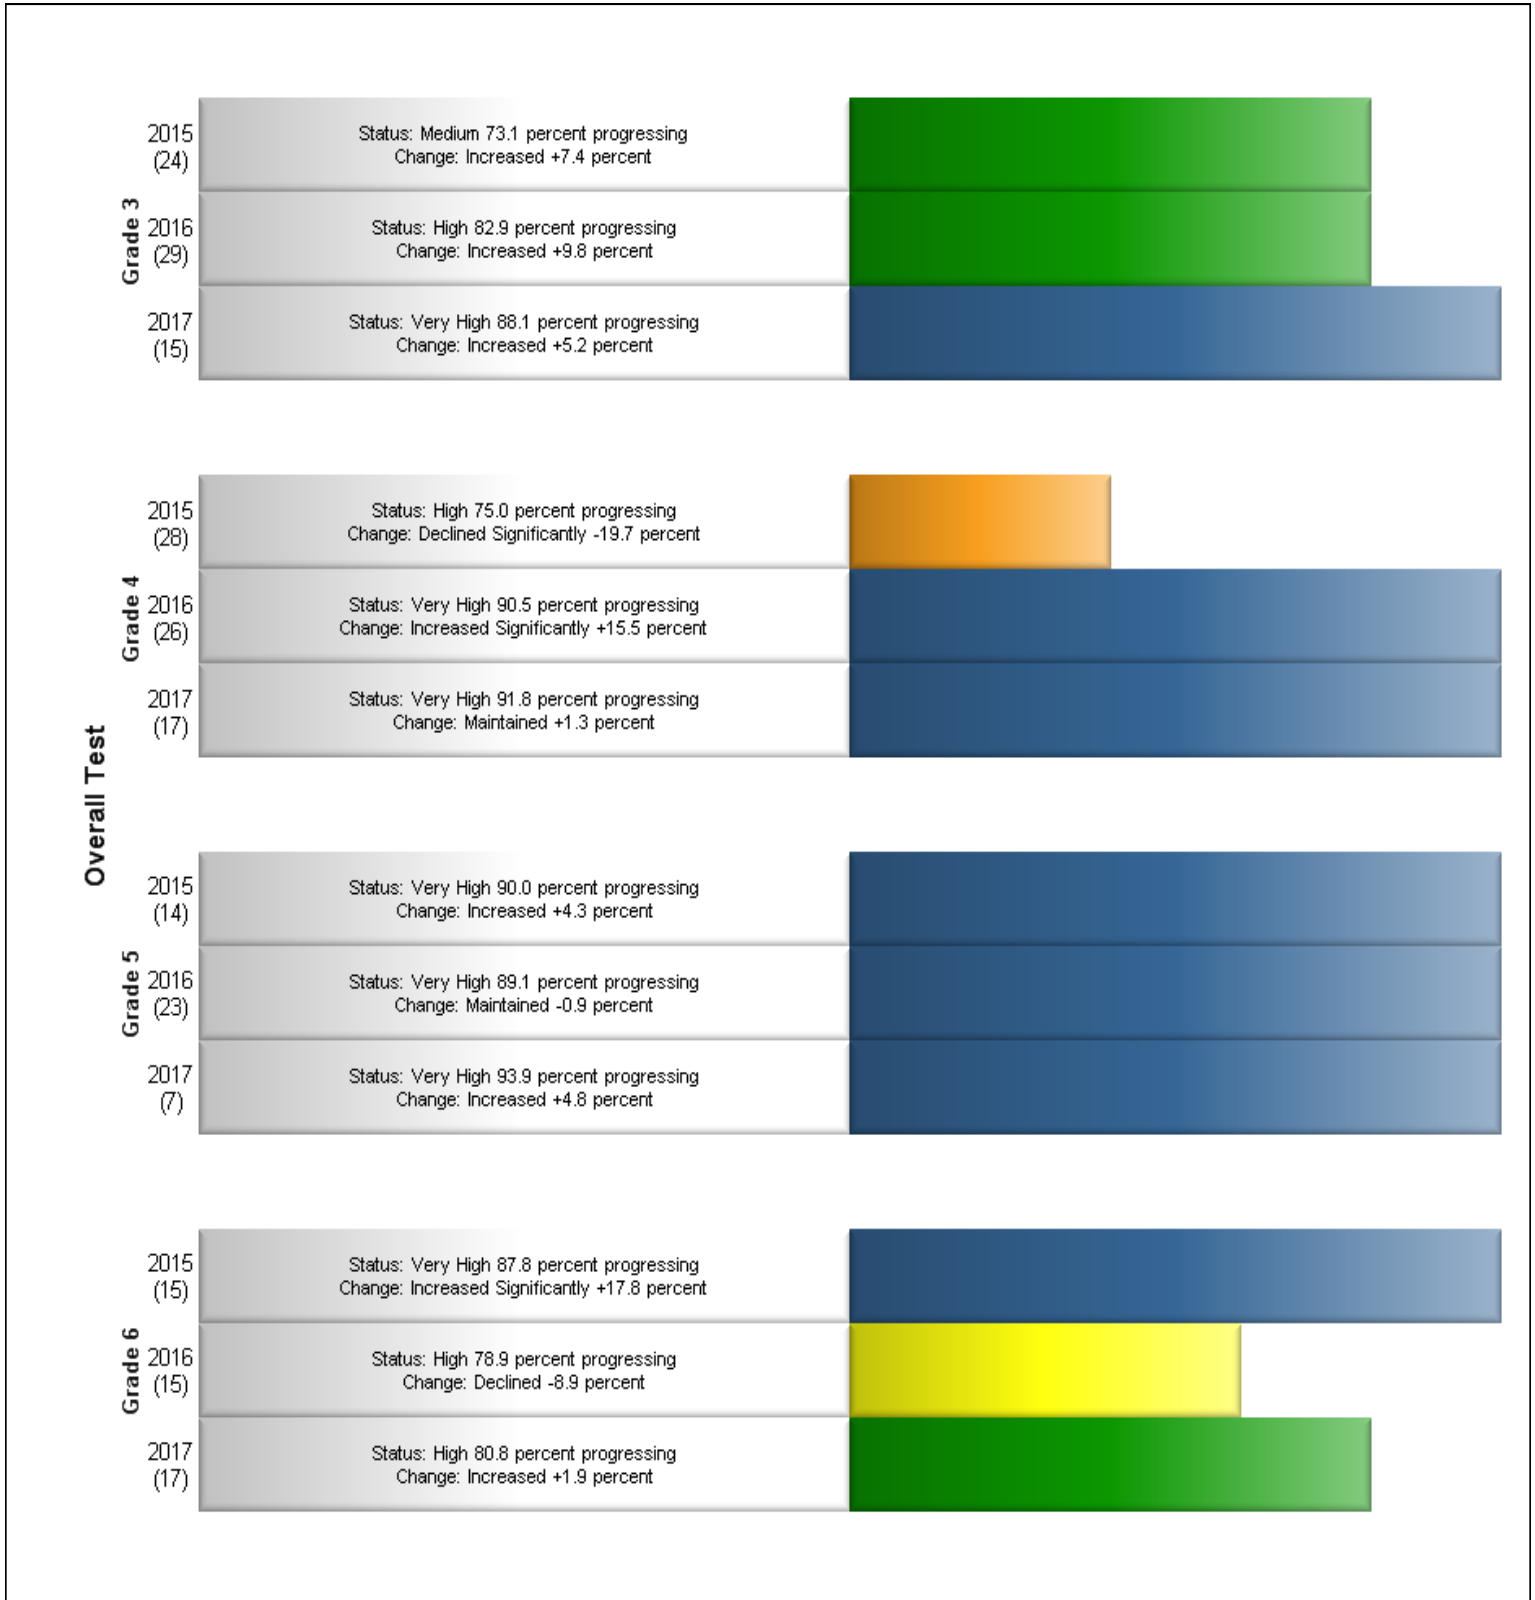

CA EL Progress Indicator

by Grades and Years

Reporting Group

District: Hometown USD
School: (All)

CA EL Progress Indicator

by Grades and Years

Reporting Group

District: Hometown USD
School: (All)

CA EL Progress Indicator

by Grades and Years

Reporting Group	
District:	Hometown USD
School:	(All)